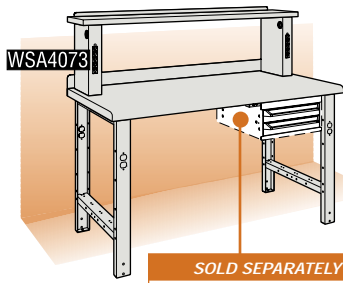

Desk with one or two cabinets

Desk with cabinet

Model including:

Your choice of top

1 closed leg 27"d × 28"h

Model number with the cabinet shown:
WSC0114

SOLD SEPARATELY
Cabinet 21" or 27" deep
Model shown: WSA30-2359

Desk with closed legs

Model including:

Your choice of top

1 back panel

2 closed legs

1 shelf 12"d

Model number with the drawer unit shown: WSC0154

SOLD SEPARATELY
Drawer unit
Model shown: WSA34-3204

SEE PAGE 14

Dimensions			Type of top		
width	depth	height	Steel	Laminated wood	Plastic laminate
60"	30"	30"	WSA1043	WSA2043	WSA3043
72"	30"	30"	WSA1044	WSA2044	WSA3044

Electronic work stations

Electronic work station with drawer unit

Model including:

Your choice of top

2 legs 27"d × 32"h

1 back stop

1 pair of electrical supports

1 shelf 12"d same type as top

1 shelf back

Model number with the drawer unit shown: WSC0116, dissipative top