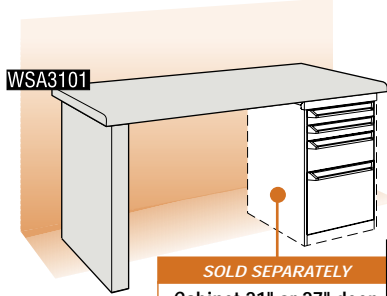

Desk with one or two cabinets

Desk with cabinet

Model including:

Your choice of top

1 closed leg 27"d × 28"h

Model number with the cabinet shown:
WSC0114

SOLD SEPARATELY
Cabinet 21" or 27" deep
Model shown: WSA30-2359

SEE PAGES 12-13

Dimensions			Type of top		
width	depth	height	Steel	Laminated wood	Plastic laminate
60"	30"	30"	WSA1101	WSA2101	WSA3101
72"	30"	30"	WSA1102	WSA2102	WSA3102
72"	36"	30"	WSA1103	WSD2103	WSD3103

Desk with closed legs

Model including:

Your choice of top

1 back panel

2 closed legs

1 shelf 12"d

Model number with the drawer unit shown: WSC0154

SOLD SEPARATELY
Drawer unit
Model shown: WSA34-3204

Model including:

Your choice of top

2 legs 27"d × 32"h

1 back stop

1 pair of electrical supports

1 shelf 12"d same type as top

1 shelf back

Model number with the drawer unit shown: WSC0116, dissipative top