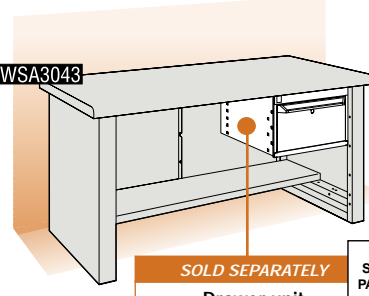

Desk with one or two cabinets

Desk with cabinet

Model including:

Your choice of top

1 closed leg 27"d × 28"h

Model number with the cabinet shown:
WSC0114

SOLD SEPARATELY
Cabinet 21" or 27" deep
Model shown: WSA30-2359

SEE PAGES 12-13

Dimensions			Type of top		
width	depth	height	Steel	Laminated wood	Plastic laminate
60"	30"	30"	WSA1101	WSA2101	WSA3101
72"	30"	30"	WSA1102	WSA2102	WSA3102
72"	36"	30"	WSA1103	WSD2103	WSD3103

Model including:

Your choice of top

2 legs 27"d × 32"h

1 back stop

1 pair of electrical supports

1 shelf 12"d same type as top

1 shelf back

Model number with the drawer unit shown: WSC0116, dissipative top

Electronic work station with cabinet

Model including:

Your choice of top

1 leg 27"d × 32"h

1 base 4"h

1 back stop

1 pair of electrical supports

1 shelf 12"d same type as top