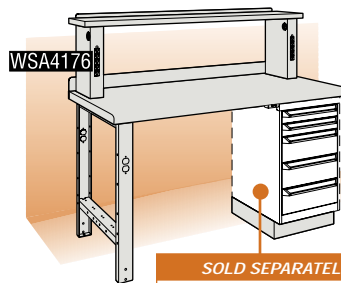

SEE PAGE 14

Dimensions			Type of top		
width	depth	height	Steel	Laminated wood	Plastic laminate
60"	30"	30"	WSA1043	WSA2043	WSA3043
72"	30"	30"	WSA1044	WSA2044	WSA3044

Electronic work stations

Electronic work station with drawer unit

Model including:

Your choice of top

2 legs 27"d × 32"h

1 back stop

1 pair of electrical supports

1 shelf 12"d same type as top

1 shelf back

Model number with the drawer unit shown: WSC0116, dissipative top

SOLD SEPARATELY
Drawer unit
Model shown: WSA34-3202

SEE PAGE 14

Dimensions			Type of top		
width	depth	height	Laminated wood	Plastic laminate	Dissipative
60"	30"	34"	WSA2073	WSA3073	WSA4073
72"	30"	34"	WSA2074	WSA3074	WSA4074
72"	36"	34"	WSA2075	WSA3075	WSA4075

Electronic work station with cabinet

Model including:

Your choice of top

1 leg 27"d × 32"h

1 base 4"h

1 back stop

1 pair of electrical supports

1 shelf 12"d same type as top