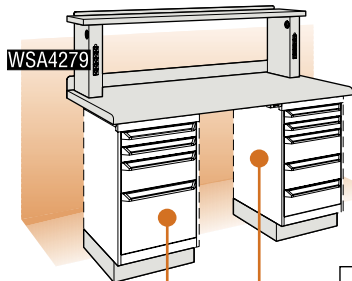

Electronic work station with cabinet

Model including:

Your choice of top

1 leg 27"d × 32"h

1 base 4"h

1 back stop

1 pair of electrical supports

1 shelf 12"d same type as top

1 shelf back

Model number with the cabinet shown: WSC0117, dissipative top

SOLD SEPARATELY
Cabinet 21" or 27" deep
Model shown: WSA30-2360

SEE PAGES 12-13

Dimensions			Type of top		
width	depth	height	Laminated wood	Plastic laminate	Dissipative
60"	30"	34"	WSA2176	WSA3176	WSA4176
72"	30"	34"	WSA2177	WSA3177	WSA4177
72"	36"	34"	WSD2178	WSD3178	WSD4178